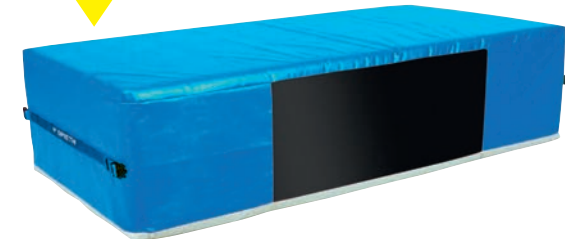

NEW

MULTI PURPOSE MAT

1556005 300x200x20 cm

Ideal for use in p.e. lessons in schools and clubs. The mat is suitable for practicing landings and as safety mat during training at balance beam and bars.

- 4 carrying straps for easy transport
- Made of polyurethane foam
- PVC-cover with fire protection class M2
- Equipped with ventilation openings at the sides and a zipper
- Anti-slip at bottom side

Same basic structure as a landing pit, with foam beams and air pockets. Ideal for sport halls without landing pit and to create a higher landing level. This construction enables an easy handling. With anti-slip at the bottom side and round handy grips at the side parts for an improved ventilation. This mat is available with stretch or PVC-cover.

NEW

LANDING BLOCK WITH FABRIC COVER

1569610 200x100x50 cm

This mat is made of a high quality, soft foam. Thanks to sewed straps and buckles the landing area can be extended by connecting multiple mats. The cover is made of soft fabric corresponding the cover of SPIETH closed pit.

- 4 carry handles for easy transport
- Net grid for ventilation
- Anti-slip at bottom side
- Foam block
- With fabric cover

NEW

LANDING BLOCK WITH PVC-COVER

1569630 200x100x50 cm

This mat is made of a high quality, soft foam. Thanks to sewed straps and buckles the landing area can be extended by connecting multiple mats.