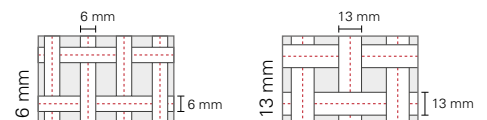

Illus.: Art. 45600 Minitramp Open-End „School“ 13 mm

PRODUCT DETAILS:

- Frame: Flat-oval steel tube 120 x 120 cm made of special steel; galvanized
- Legs: Round tube made of special steel, adjustable in height; galvanized
- “Premium” and “Standard” model: legs strengthened by brace
- Jumping bed (60 x 70 cm) made of 6 mm / 13 mm wide weaved nylon bands
- 32 steel springs (length 185 mm, Ø 32 mm); galvanized
- Shock absorbing and stable frame pads
- Genuine hologram label
- Total weight: 38,5 kg

ARTICLE NUMBER:

- Art. No. 45300 Minitramp Open-End “Premium” 6 mm
- Art. No. 45500 Minitramp Open-End “Standard” 13 mm
- Art. No. 45600 Minitramp Open-End “School” 13 mm

Jumping beds:

- Art. No. E21545 Jumping bed 70 x 60 cm with 13 mm wide nylon bands
- Art. No. E21345 Jumping bed 70 x 60 cm with 6 mm woven nylon bands